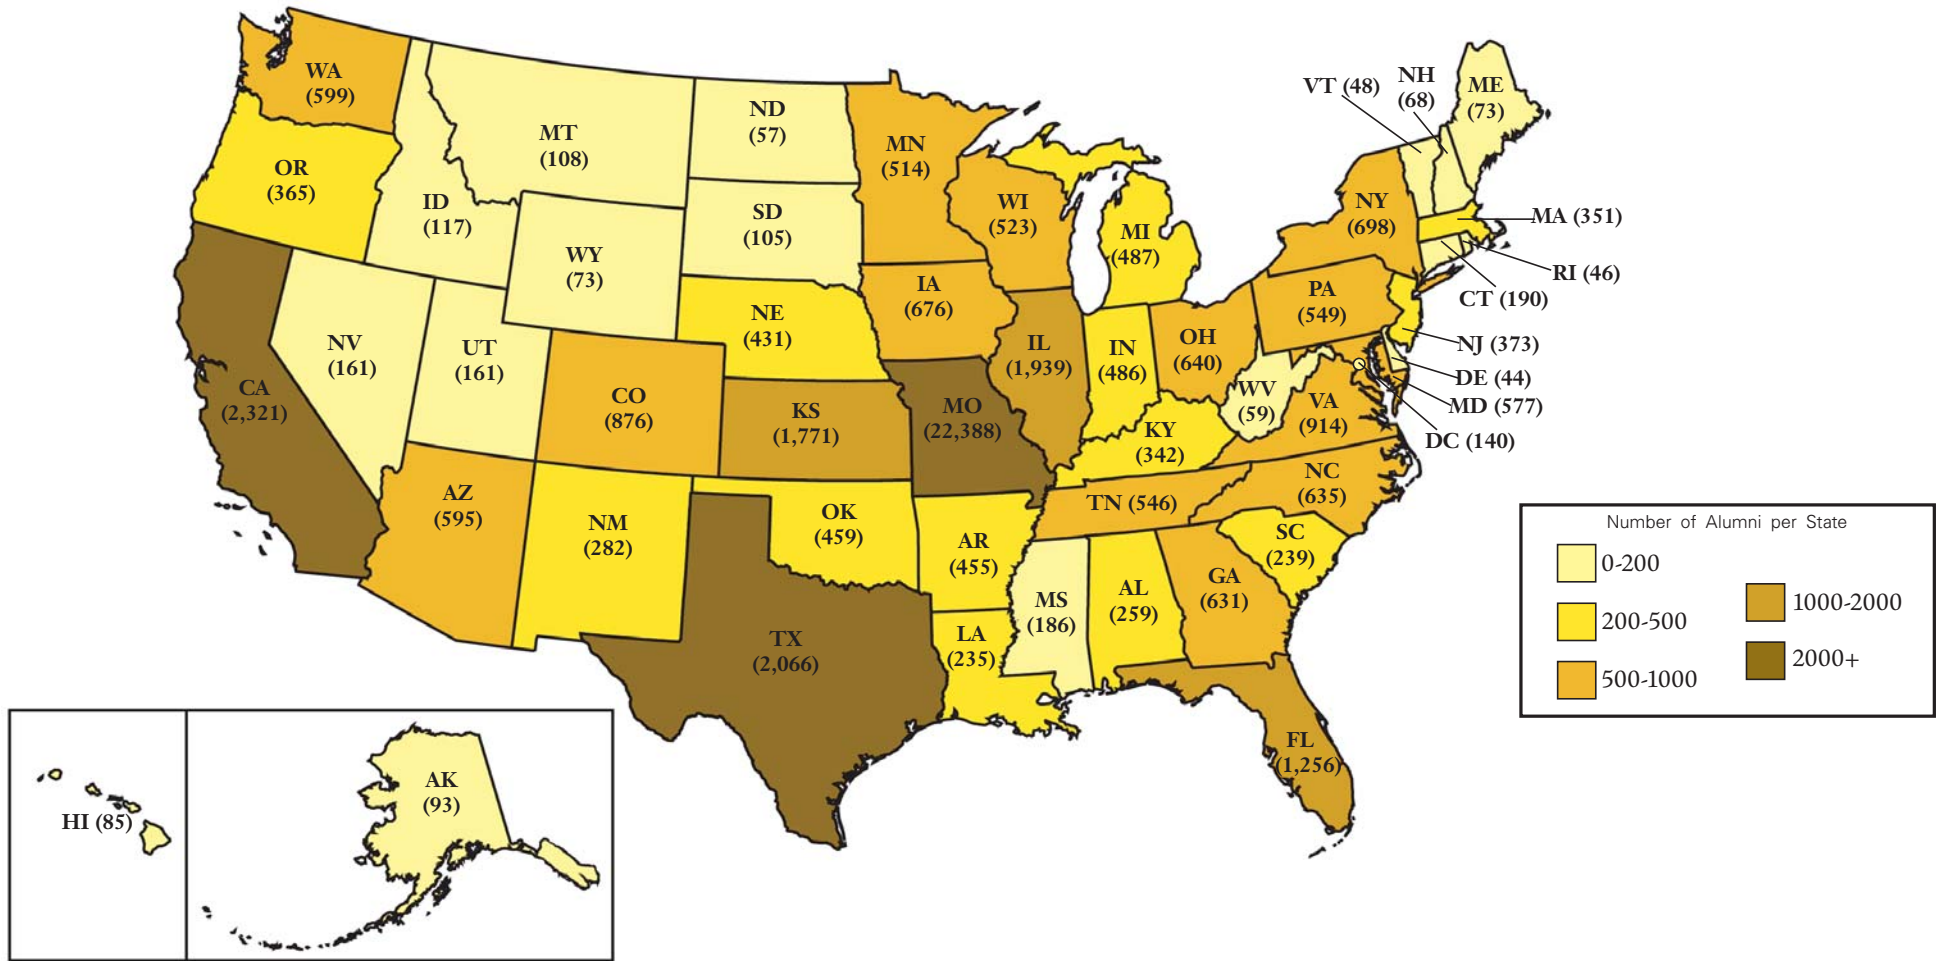

Current U.S. Residency of MU Graduate School Alumni

State of Residence (Number of Graduate Alumni)

Alabama (259)	Idaho (117)	Michigan (487)	New York (698)	Tennessee (546)
Alaska (93)	Illinois (1,939)	Minnesota (514)	North Carolina (635)	Texas (2,066)
Arizona (595)	Indiana (486)	Mississippi (186)	North Dakota (57)	Utah (161)
Arkansas (455)	Iowa (676)	Missouri (22,388)	Ohio (640)	Vermont (48)
California (2,321)	Kansas (1,771)	Montana (108)	Oklahoma (459)	Virginia (914)
Colorado (876)	Kentucky (342)	Nebraska (431)	Oregon (365)	Washington (599)
Connecticut (190)	Louisiana (235)	Nevada (161)	Pennsylvania (549)	Washington, DC (140)
Delaware (44)	Maine (73)	New Hampshire (68)	Rhode Island (46)	West Virginia (59)
Florida (1,256)	Maryland (577)	New Jersey (373)	South Carolina (239)	Wisconsin (523)
Georgia (631)	Massachusetts (351)	New Mexico (282)	South Dakota (105)	Wyoming (73)
Hawaii (85)				